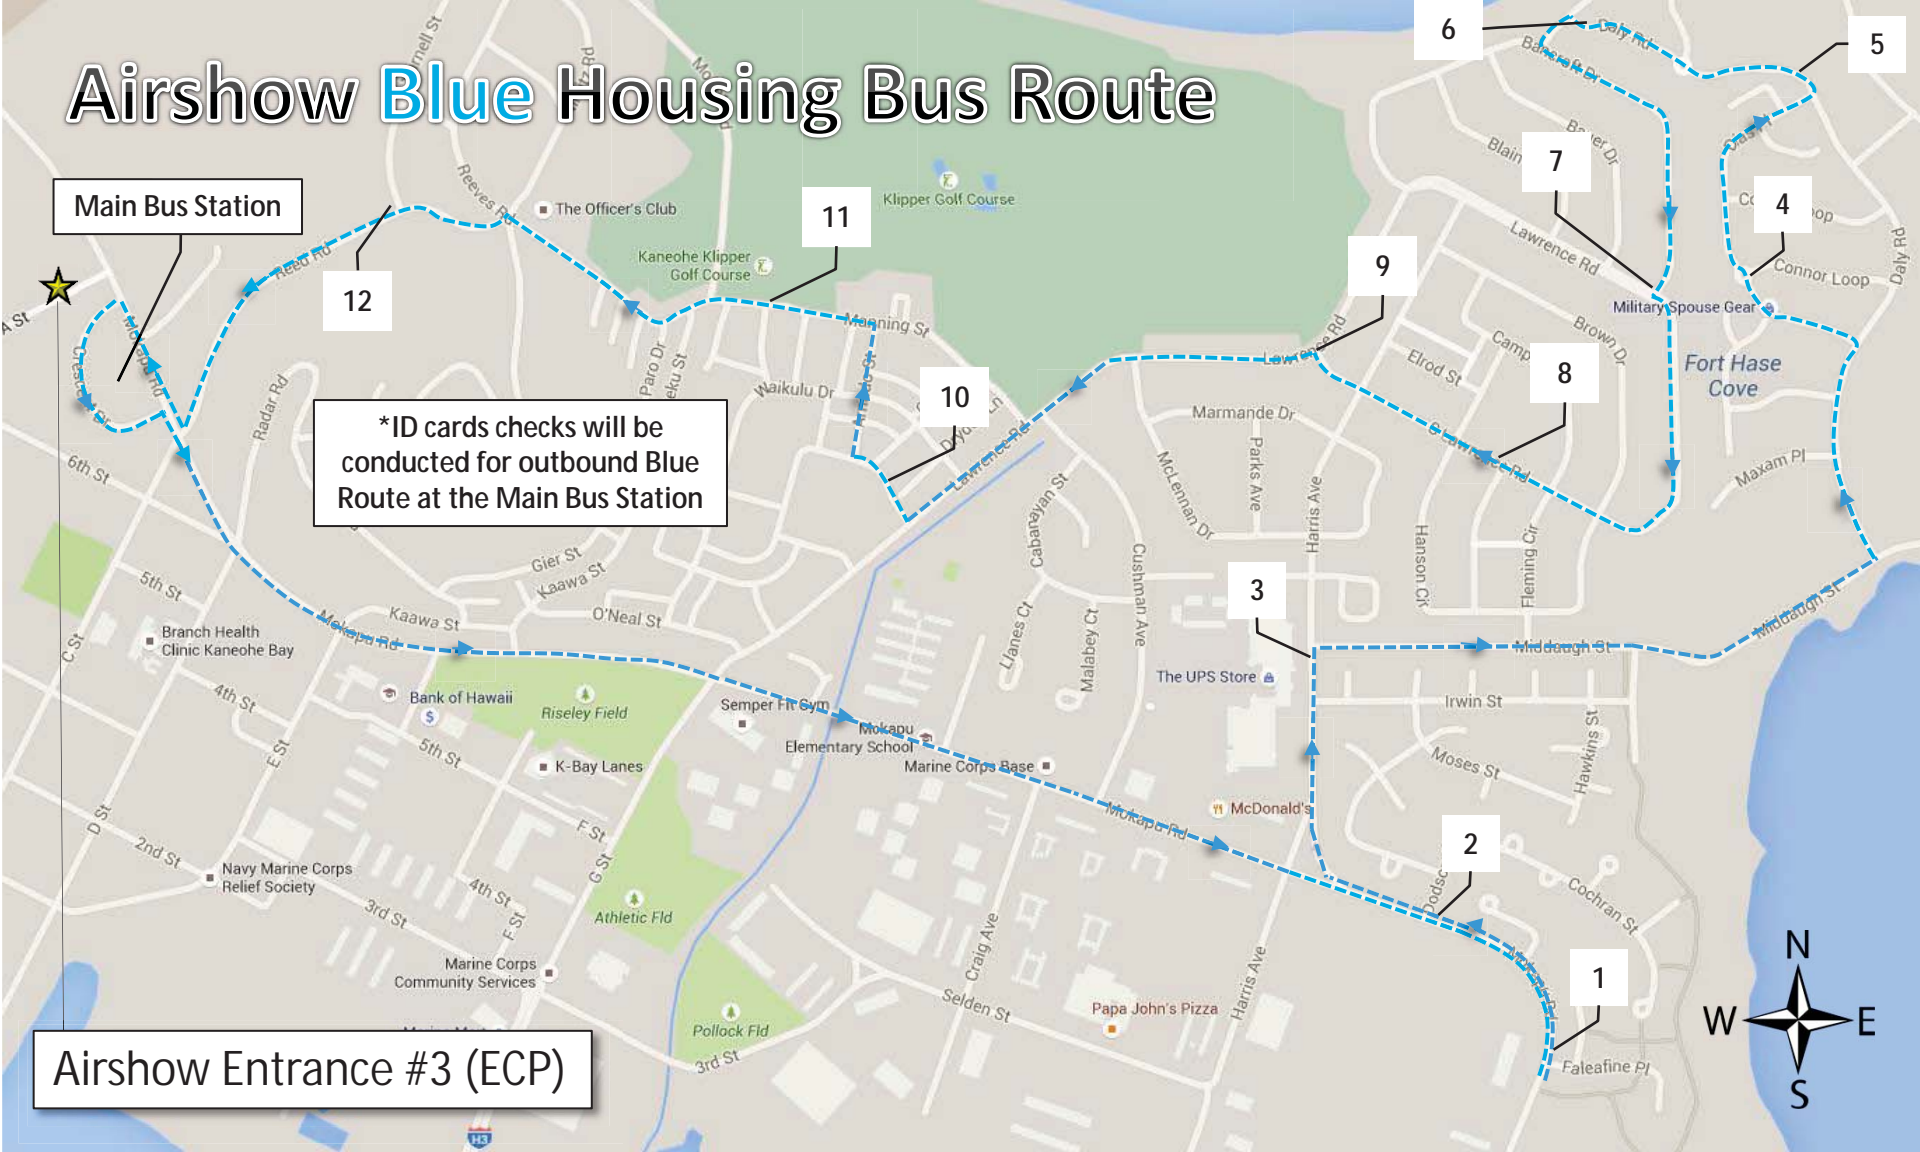

# Airshow Blue Housing Bus Route

**\*ID cards checks will be conducted for outbound Blue Route at the Main Bus Station**

**Airshow Entrance #3 (ECP)**

1-	Mokapu Rd/Faleafine Pl (Bus Stop)	2-	Mokapu Rd/Dodson St (Bus Stop)	3-	Harris Ave/Middaugh St	4-	Ulupau Lp/ Conner St
5-	Daly Rd (Hill Top)	6-	Daly Rd/Pond Rd	7-	Bancroft Way/ Lawrence Rd	8-	South Lawrence Rd/ Brown Drive
9-	Lawrence Rd/ South Lawrence Rd	10-	Bingham Way/ Meyers Ln	11-	Klipper Golf Course	12-	Reed Rd/ Yarnell Rd